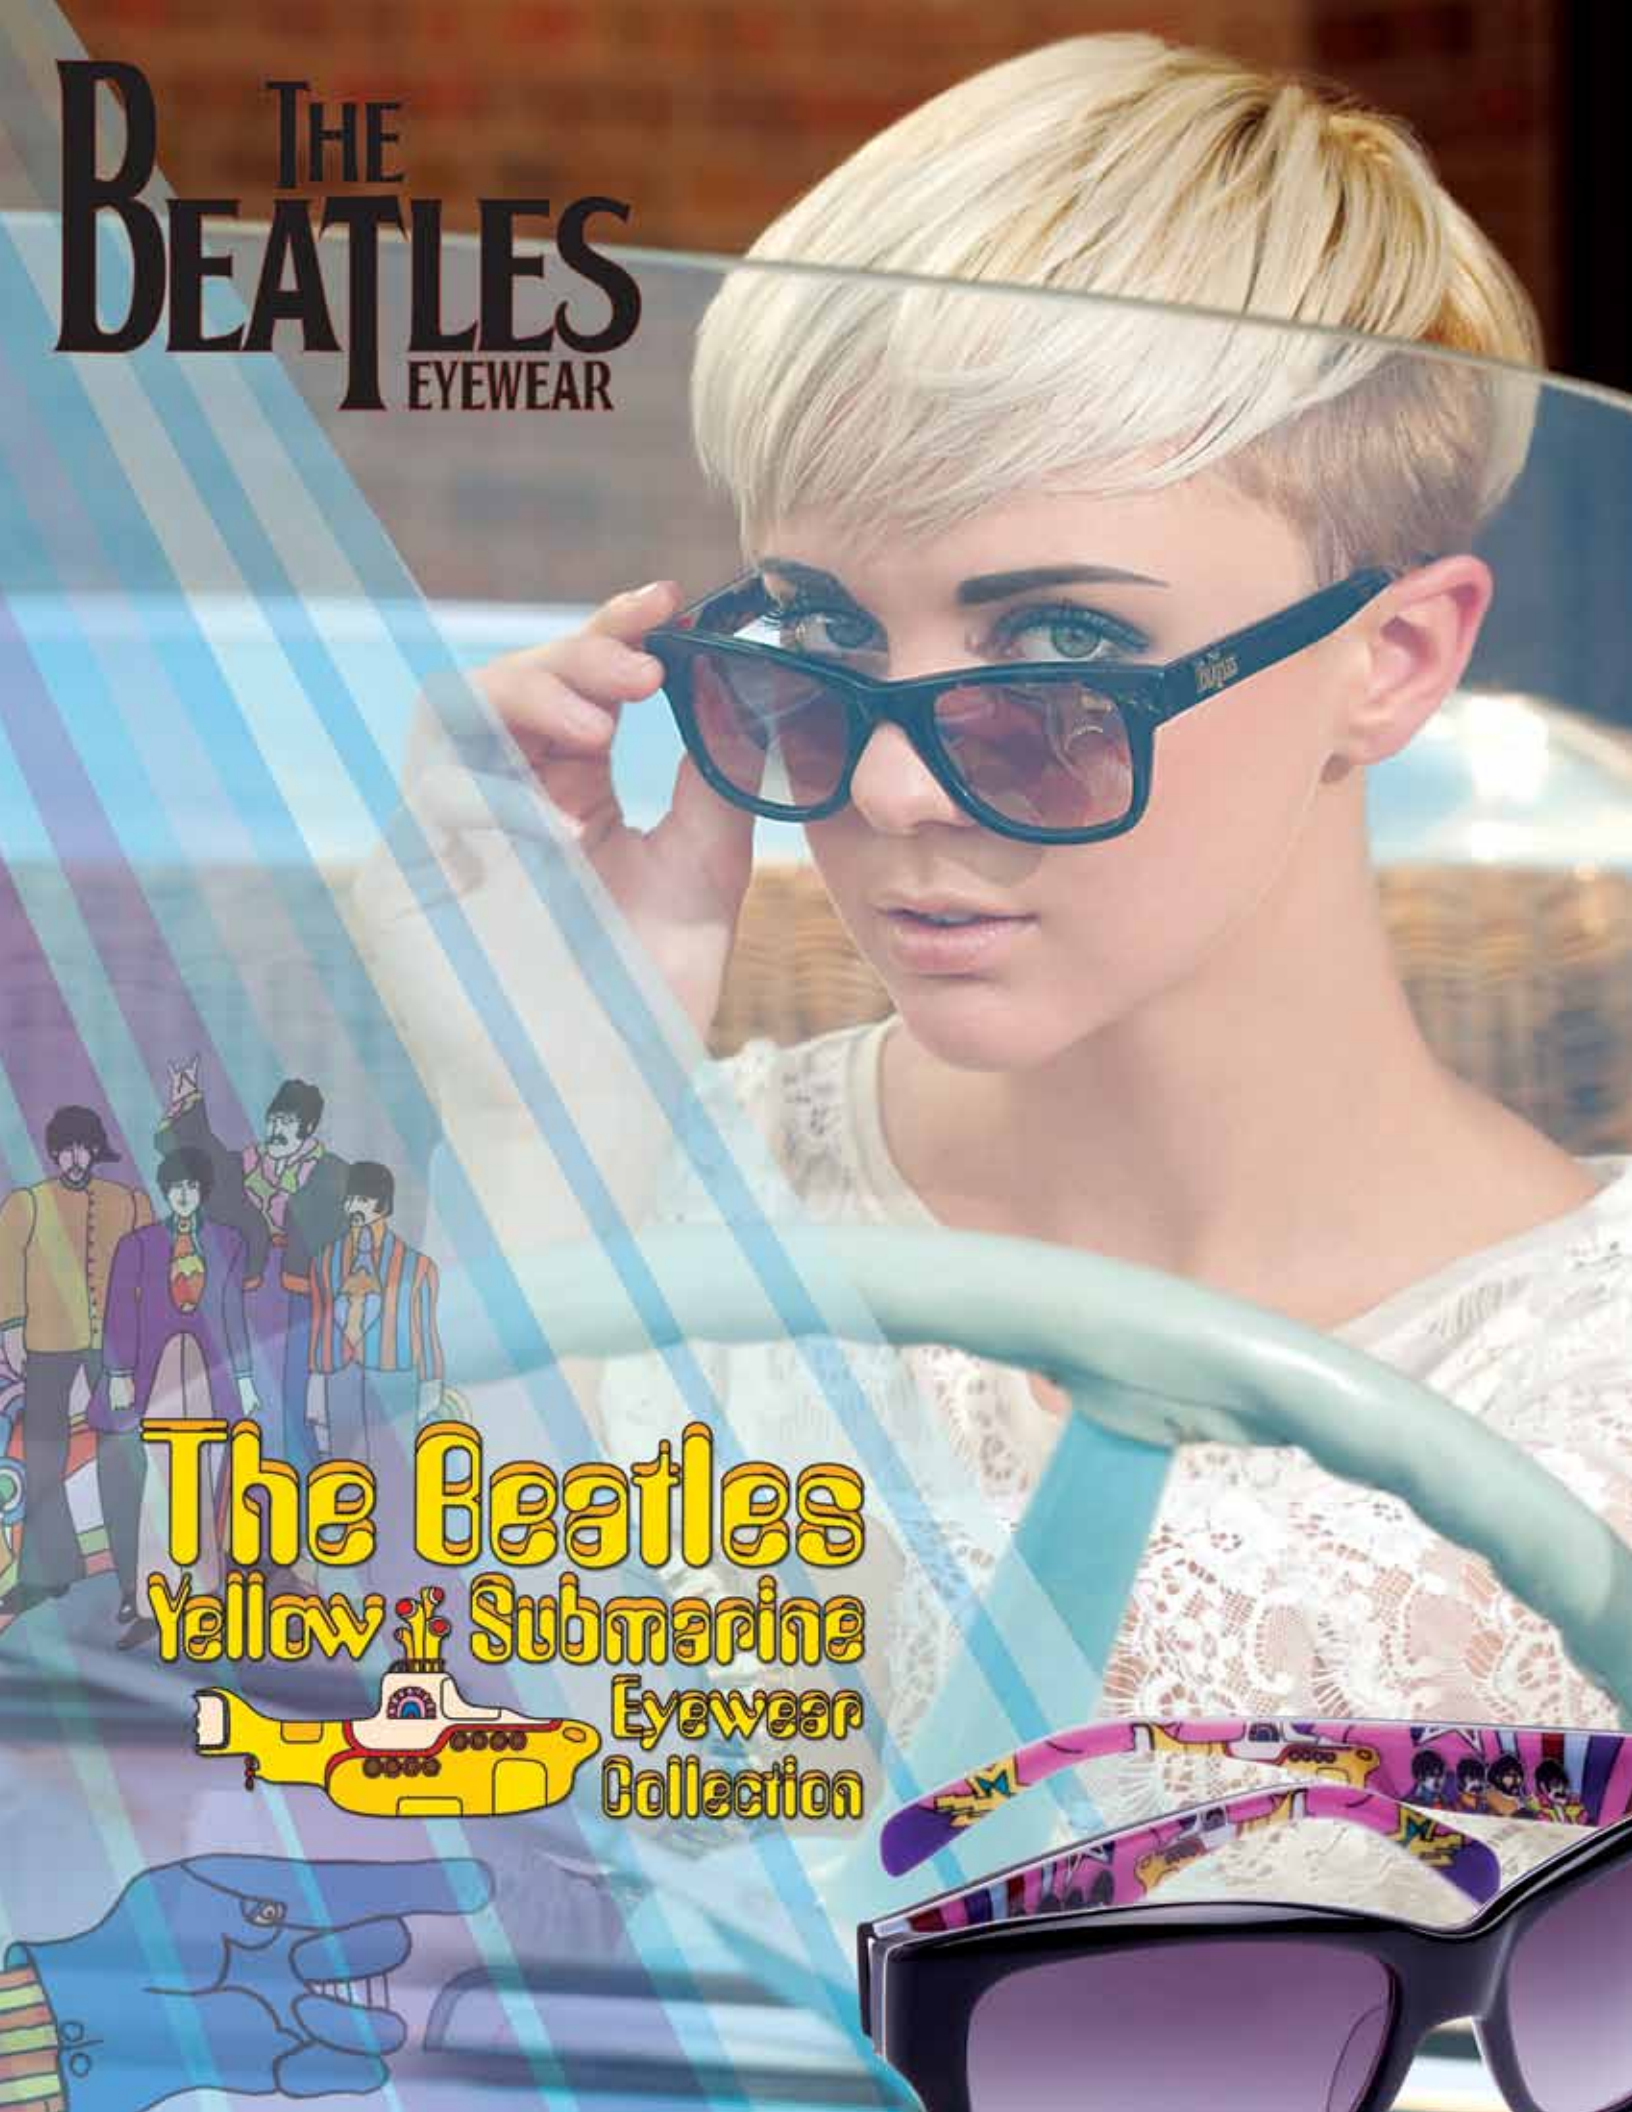

BYS003

BLACK w/ Grey Lens BLK
 TORTOISE w/ Brown Lens TOR

Sizes	Bridge	B	Temples
44	19	39.5	140

BYS 004

BYS004

BLACK w/ Grey Lens BLK
 TORTOISE w/ Brown Lens TOR

Sizes	Bridge	B	Temples
58	12	48	135

THE BEATLES EYEWEAR